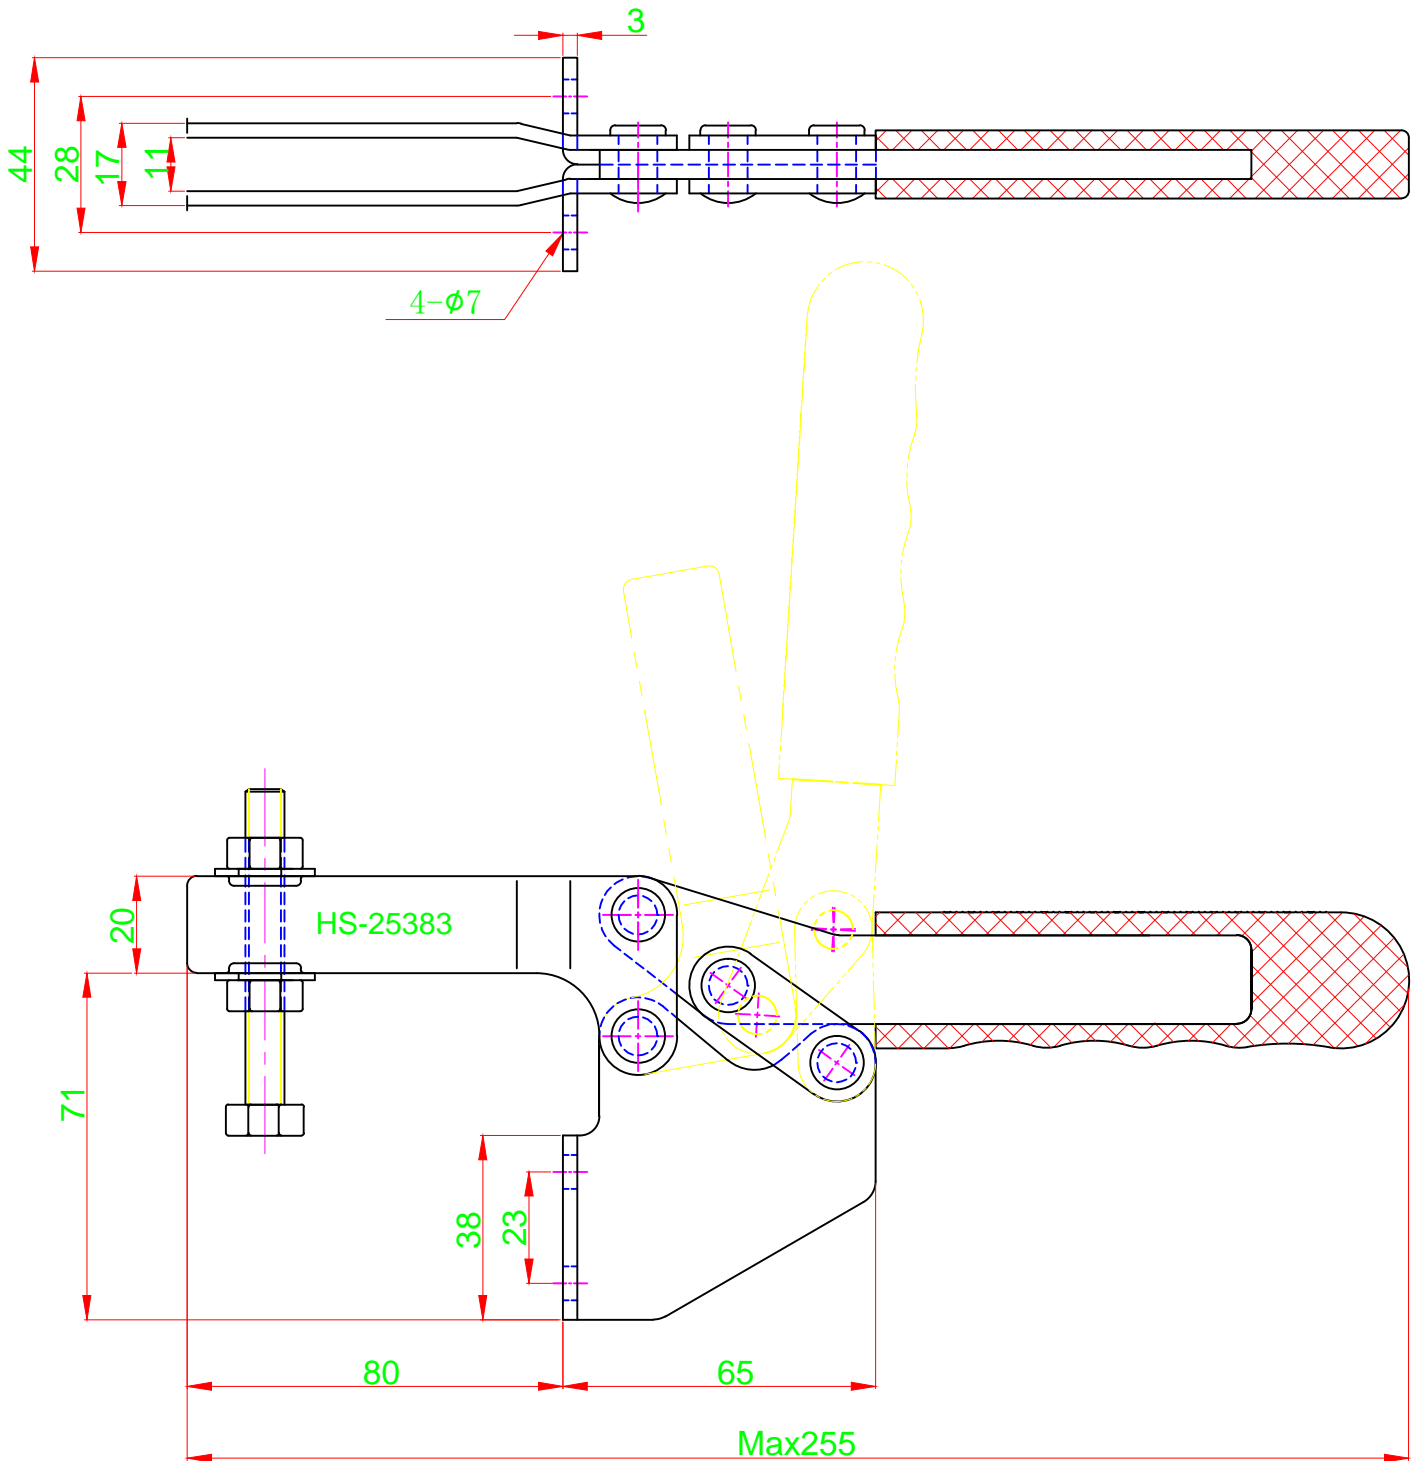

HS-25383

BAR OPENS:80°

HANDLE OPENS:80°

SPINDLE SUPPLIED:HS-SA-086512