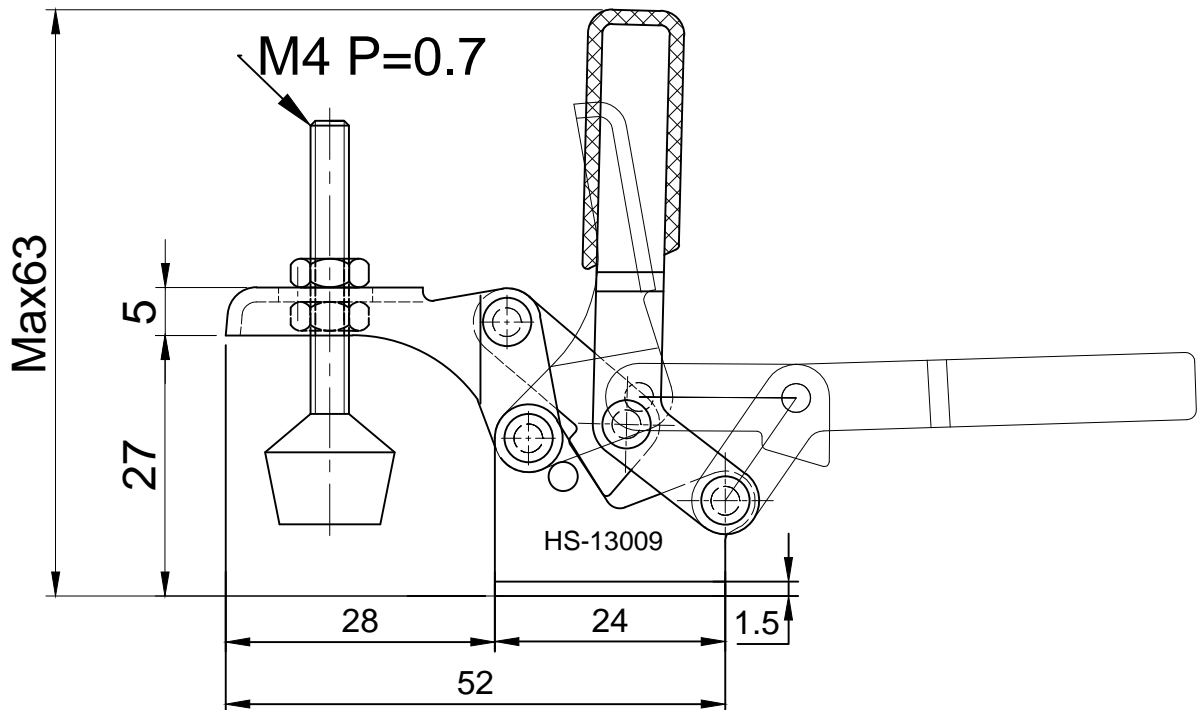

好手机电科技有限公司

HS-13009

BAR OPENS:80°

HANDLE OPENS:88°

SPINDLE SUPPLIED:HS-FC-044207