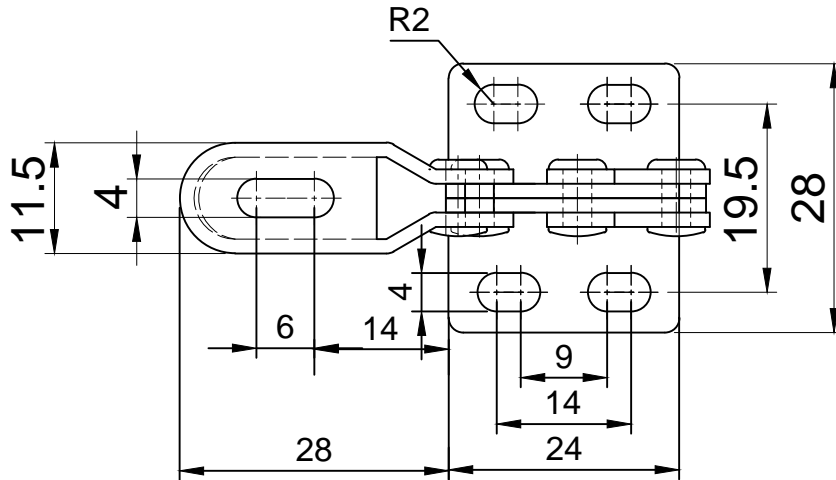

好手机电科技有限公司

HS-13009

BAR OPENS:80°

HANDLE OPENS:88°

SPINDLE SUPPLIED:HS-FC-044207